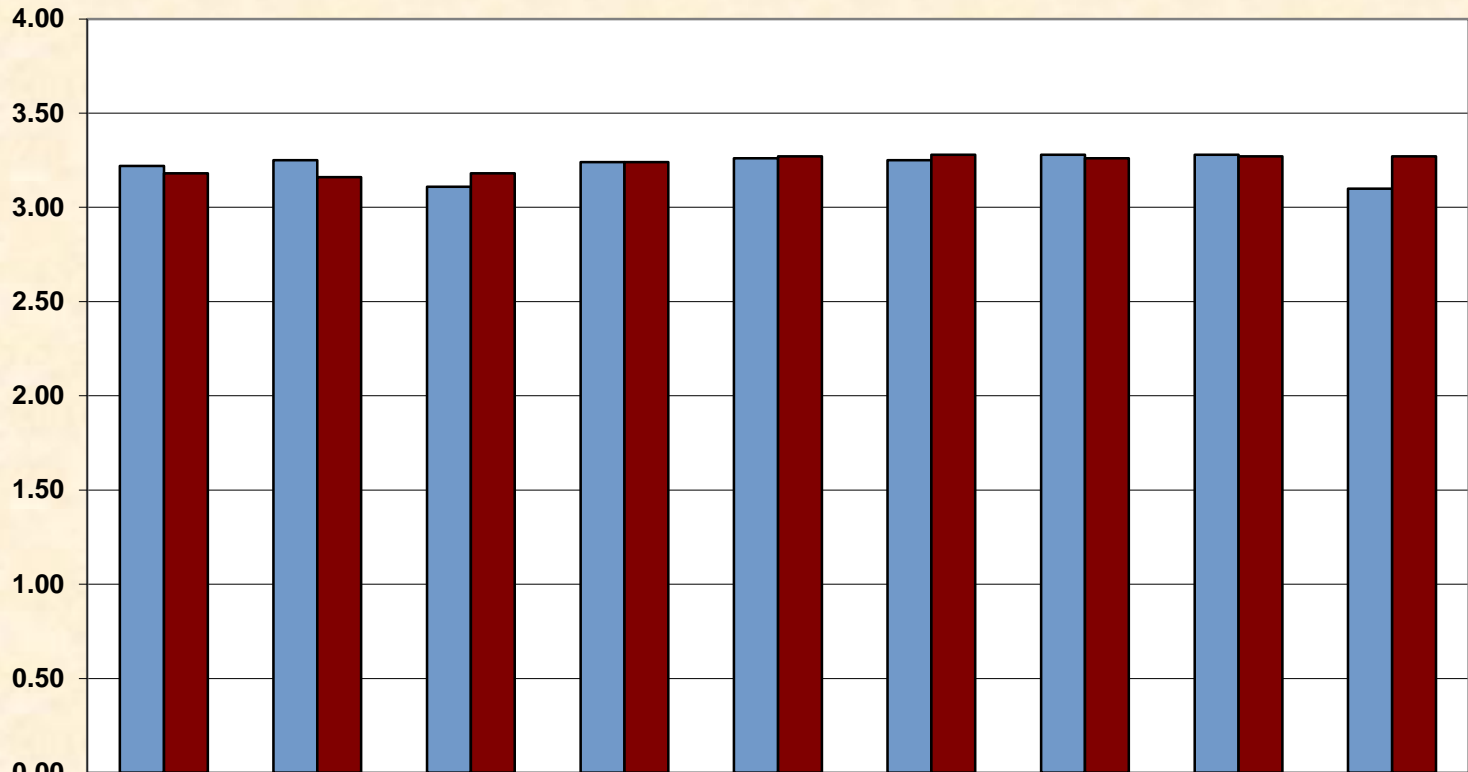

UNIVERSITY GPA COMPARISON OF UC - BLUE ASH TRANSFER STUDENTS AND UPTOWN CAMPUS NATIVE STUDENTS

| | | | | | | | | | |
|-------------------|------|------|------|------|------|------|------|------|------|
| ■ UC-BA TRANSFERS | 2002 | 2003 | 2004 | 2005 | 2006 | 2007 | 2008 | 2009 | 2010 |
| | 3.22 | 3.25 | 3.11 | 3.24 | 3.26 | 3.25 | 3.28 | 3.28 | 3.10 |
| ■ NATIVE STUDENTS | 3.18 | 3.16 | 3.18 | 3.24 | 3.27 | 3.28 | 3.26 | 3.27 | 3.27 |

GRADE POINT AVERAGE BY YEAR