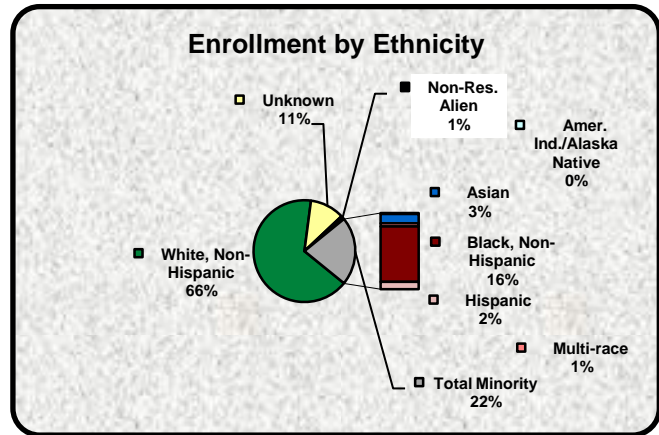

RAYMOND WALTERS COLLEGE PROFILE AUTUMN 2010

Degree-Seeking Enrollment by Class Status

| | |
|---|----------------|
| Full-Time Freshman Full-Time Sophomore + | 1,888 1,080 |
| Full-Time Total | 2,968 |
| Part-Time Freshman Part-Time Sophomore + | 927 1,189 |
| Part-Time Total | 2,116 |

Enrollment by Age

| | |
|--------------|-------|
| 19 & Younger | 1,476 |
| 20 - 24 | 1,827 |
| 25 - 29 | 753 |
| 30 - 39 | 619 |
| 40+ | 409 |
| Total | 5,084 |

Enrollment by Sex

| | |
|--------------------------------------|----------------|
| Full-Time Male Part-Time Male | 1,234 700 |
| Male Total | 1,934 |
| Full-Time Female Part-Time Female | 1,734 1,416 |
| Female Total | 3,150 |

RAYMOND WALTERS COLLEGE PROFILE

AUTUMN 2010

Enrollment by Ethnicity

| | |
|--------------------------|--------------|
| White, Non-Hispanic | 3,366 |
| Unknown | 555 |
| Non-Res. Alien | 59 |
| Total Minority | 1,104 |
| Amer. Ind./Alaska Native | 15 |
| Asian | 133 |
| Multi-race | 47 |
| Black, Non-Hispanic | 802 |
| Hispanic | 107 |