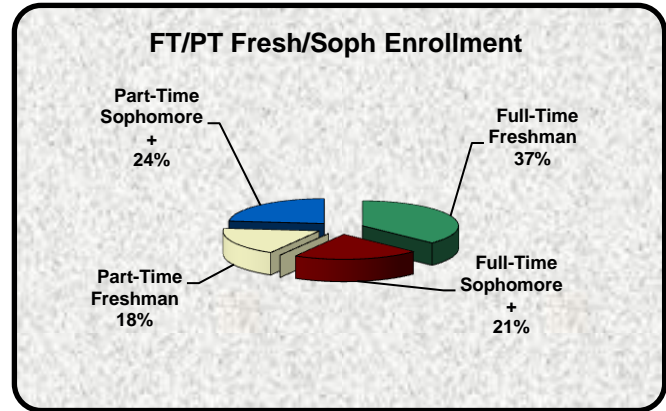

RAYMOND WALTERS COLLEGE PROFILE AUTUMN 2010

Degree-Seeking Enrollment by Class Status

| | |
|---|----------------|
| Full-Time Freshman Full-Time Sophomore + | 1,888 1,080 |
| Full-Time Total | 2,968 |
| Part-Time Freshman Part-Time Sophomore + | 927 1,189 |
| Part-Time Total | 2,116 |

Enrollment by Age

| | |
|--------------|-------|
| 19 & Younger | 1,476 |
| 20 - 24 | 1,827 |
| 25 - 29 | 753 |
| 30 - 39 | 619 |
| 40+ | 409 |
| Total | 5,084 |

Enrollment by Sex

| | |
|--------------------------------------|----------------|
| Full-Time Male Part-Time Male | 1,234 700 |
| Male Total | 1,934 |
| Full-Time Female Part-Time Female | 1,734 1,416 |
| Female Total | 3,150 |