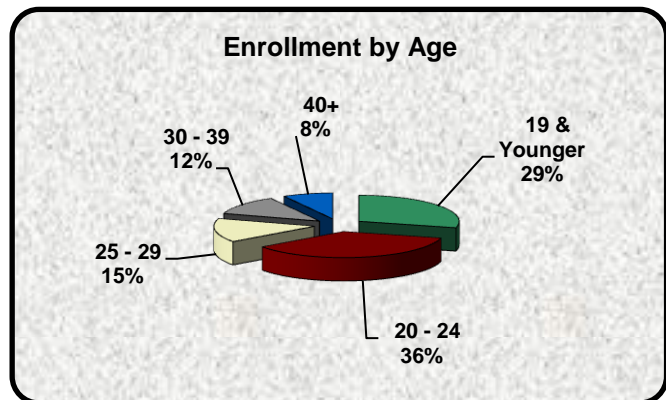

RAYMOND WALTERS COLLEGE PROFILE AUTUMN 2010

Degree-Seeking Enrollment by Class Status

| | |
|---|----------------|
| Full-Time Freshman Full-Time Sophomore + | 1,888 1,080 |
| Full-Time Total | 2,968 |
| Part-Time Freshman Part-Time Sophomore + | 927 1,189 |
| Part-Time Total | 2,116 |

Enrollment by Age

| | |
|--------------|-------|
| 19 & Younger | 1,476 |
| 20 - 24 | 1,827 |
| 25 - 29 | 753 |
| 30 - 39 | 619 |
| 40+ | 409 |
| Total | 5,084 |

Enrollment by Sex

| | |
|--------------------------------------|----------------|
| Full-Time Male Part-Time Male | 1,234 700 |
| Male Total | 1,934 |
| Full-Time Female Part-Time Female | 1,734 1,416 |
| Female Total | 3,150 |

Career/Transfer Program Enrollment

| | |
|------------------------|-------|
| Career Program Enrol | 2,093 |
| Transfer Program Enrol | 2,373 |

Quick Facts

- RWC is U.C.'s 3rd largest college (5084 students)
 - 1st is A & S (7,371 Students)
 - Average Class Size: 20 students
 - Average Student Age: 24
 - 62% of RWC students are female
 - Over half of RWC enrollment is from Hamilton County (54%)
 - * Another 37% is from surrounding counties of Butler, Clermont and Warren
 - * 8% from other Ohio counties
 - * 3% from out of state