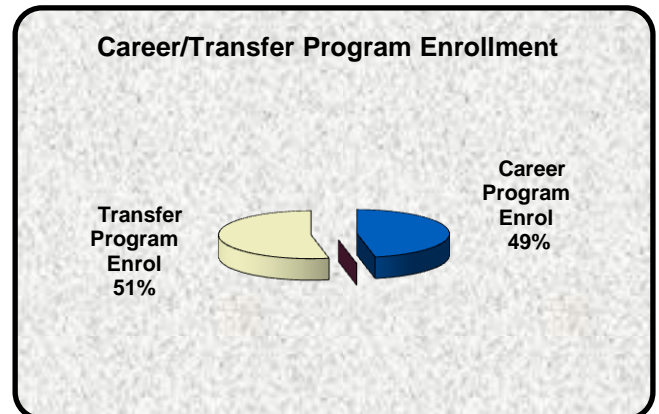

RAYMOND WALTERS COLLEGE PROFILE

AUTUMN 2010

Enrollment by Ethnicity

| | |
|--------------------------|--------------|
| White, Non-Hispanic | 3,366 |
| Unknown | 555 |
| Non-Res. Alien | 59 |
| Total Minority | 1,104 |
| Amer. Ind./Alaska Native | 15 |
| Asian | 133 |
| Multi-race | 47 |
| Black, Non-Hispanic | 802 |
| Hispanic | 107 |

Career/Transfer Program Enrollment

| | |
|------------------------|-------|
| Career Program Enrol | 2,093 |
| Transfer Program Enrol | 2,373 |

Quick Facts

- RWC is U.C.'s 3rd largest college (5084 students)
 - 1st is A & S (7,371 Students)
 - Average Class Size: 20 students
 - Average Student Age: 24
 - 62% of RWC students are female
 - Over half of RWC enrollment is from Hamilton County (54%)
 - * Another 37% is from surrounding counties of Butler, Clermont and Warren
 - * 8% from other Ohio counties
 - * 3% from out of state