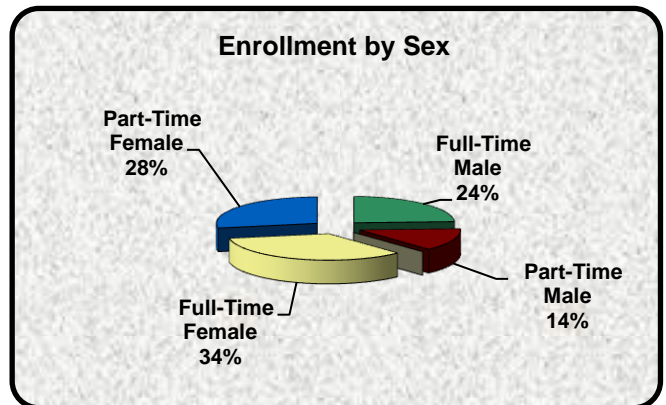

RAYMOND WALTERS COLLEGE PROFILE AUTUMN 2010

Degree-Seeking Enrollment by Class Status

| | |
|---|----------------|
| Full-Time Freshman Full-Time Sophomore + | 1,888 1,080 |
| Full-Time Total | 2,968 |
| Part-Time Freshman Part-Time Sophomore + | 927 1,189 |
| Part-Time Total | 2,116 |

Enrollment by Age

| | |
|--------------|-------|
| 19 & Younger | 1,476 |
| 20 - 24 | 1,827 |
| 25 - 29 | 753 |
| 30 - 39 | 619 |
| 40+ | 409 |
| Total | 5,084 |

Enrollment by Sex

| | |
|--------------------------------------|----------------|
| Full-Time Male Part-Time Male | 1,234 700 |
| Male Total | 1,934 |
| Full-Time Female Part-Time Female | 1,734 1,416 |
| Female Total | 3,150 |