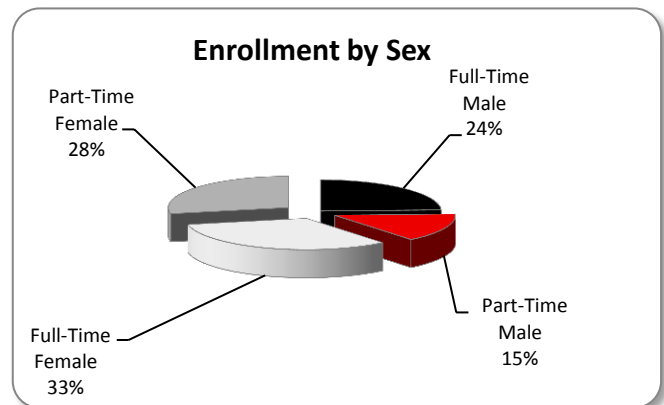

BLUE ASH COLLEGE

Enrollment Snapshot

Autumn 2011

Degree-Seeking Enrollment by Class Status

Full-Time Freshman Full-Time Sophomore +	1,863 1,118
Full-Time Total	2,981
Part-Time Freshman Part-Time Sophomore +	990 1,250
Part-Time Total	2,240

Enrollment by Age

19 & Younger	1,533
20 - 24	1,901
25 - 29	757
30 - 39	603
40+	427
Total	5,221

Enrollment by Sex

Full-Time Male Part-Time Male	1,275 768
Male Total	2,043
Full-Time Female Part-Time Female	1,706 1,472
Female Total	3,178