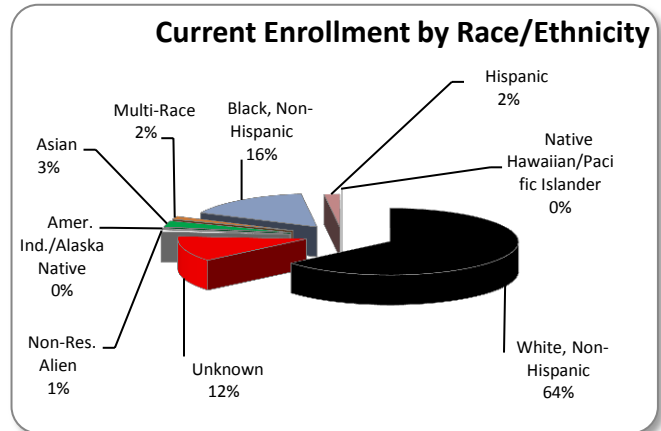

BLUE ASH COLLEGE

Enrollment Snapshot

Autumn 2011

Degree-Seeking Enrollment by Class Status

Full-Time Freshman Full-Time Sophomore +	1,863 1,118
Full-Time Total	2,981
Part-Time Freshman Part-Time Sophomore +	990 1,250
Part-Time Total	2,240

Enrollment by Age

19 & Younger	1,533
20 - 24	1,901
25 - 29	757
30 - 39	603
40+	427
Total	5,221

Enrollment by Sex

Full-Time Male Part-Time Male	1,275 768
Male Total	2,043
Full-Time Female Part-Time Female	1,706 1,472
Female Total	3,178

BLUE ASH COLLEGE

Enrollment Snapshot

Autumn 2011

Enrollment by Race/Ethnicity

White, Non-Hispanic	3,336
Unknown	640
Non-Res. Alien	52
Total Minority	1,193
Amer. Ind./Alaska Native	23
Asian	155
Multi-Race	76
Black, Non-Hispanic	836
Hispanic	101
Native Hawaiian/Pacific Islander	2