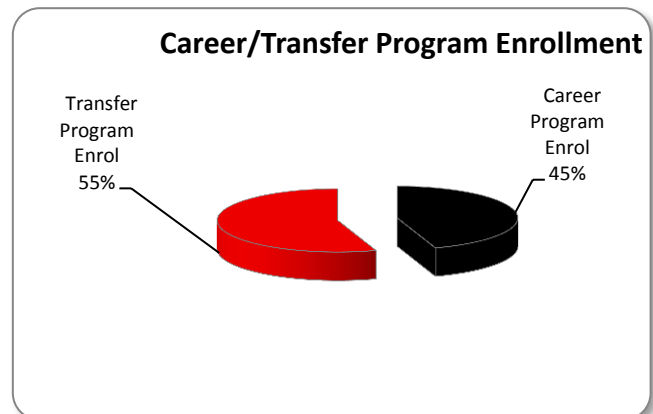

Career/Transfer Program Enrollment

Career Program Enrol	2,004
Transfer Program Enrol	2,461

Quick Facts

UCBA is UC's 3rd largest college (5221 students)
1st is A & S (7,769 Students)
Average Class Size: 21 students
Average Student Age: 24
61% of RWC students are female
Over half of RWC enrollment is from Hamilton County (54%)
Almost half of UCBA freshmen are first generation college students.
Minority enrollment has grown 8% over last year

Largest Program Enrollments:

- Pre-Business Administration
- Liberal Arts
- Nursing
- Pre-Criminal Justice

Top Feeder High Schools:

- Mason
- Lakota East
- Lakota West
- Sycamore
- Fairfield
- Princeton