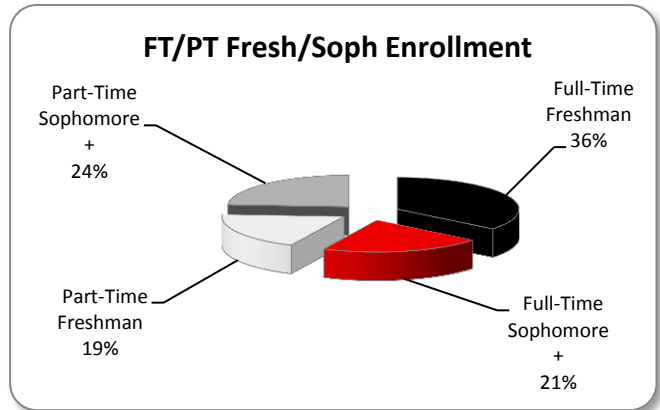

BLUE ASH COLLEGE

Enrollment Snapshot

Autumn 2011

Degree-Seeking Enrollment by Class Status

Full-Time Freshman Full-Time Sophomore +	1,863 1,118
Full-Time Total	2,981
Part-Time Freshman Part-Time Sophomore +	990 1,250
Part-Time Total	2,240