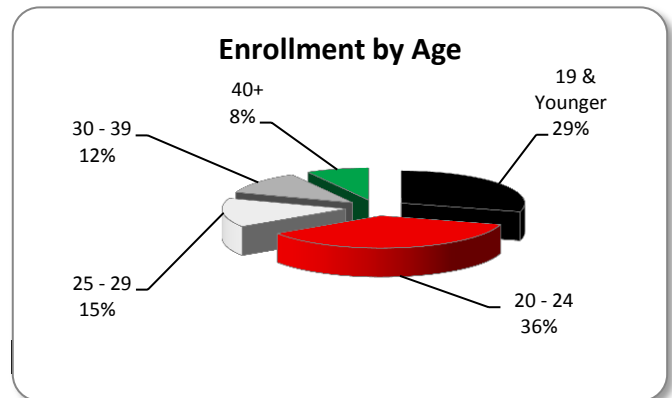

BLUE ASH COLLEGE

Enrollment Snapshot

Autumn 2011

Degree-Seeking Enrollment by Class Status

Full-Time Freshman Full-Time Sophomore +	1,863 1,118
Full-Time Total	2,981
Part-Time Freshman Part-Time Sophomore +	990 1,250
Part-Time Total	2,240

Enrollment by Age

19 & Younger	1,533
20 - 24	1,901
25 - 29	757
30 - 39	603
40+	427
Total	5,221

Enrollment by Sex

Full-Time Male Part-Time Male	1,275 768
Male Total	2,043
Full-Time Female Part-Time Female	1,706 1,472
Female Total	3,178