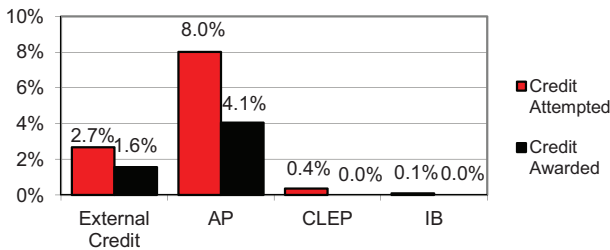

Advanced Status