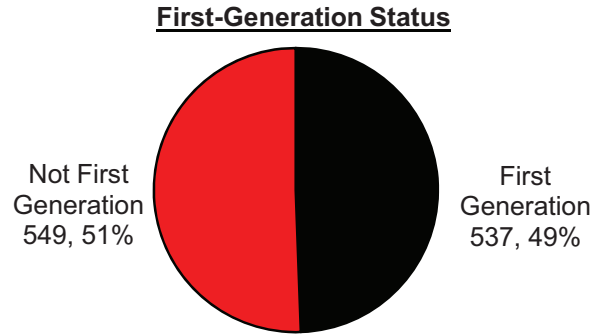

STUDENTS

First-Time Degree Seeking Undergraduates - UC Blue Ash

Freshmen Profile - UC Blue Ash

Demographic Data

- Unless otherwise noted, based on 1,086 students.

-STRIVE Schools include Cincinnati Public High Schools, Newport High School, Holmes High School and some local urban private high schools.