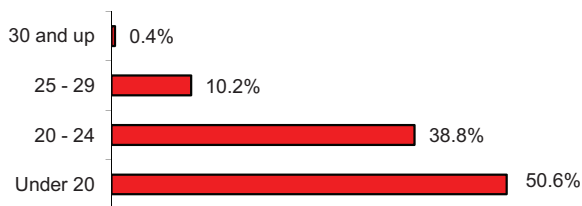

ACT Composite Score

- 688 (63.4%) of the freshmen entering UC Blue Ash took the ACT.
- Average ACT composite score: 19.6