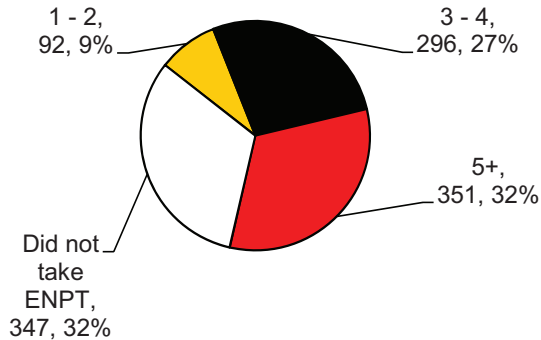

Advanced Status

Top 20% of High School Class

STUDENTS

First-Time Degree Seeking Undergraduates - UC Blue Ash

Freshmen Profile - UC Blue Ash

- Unless otherwise noted, based on 1,086 students.

English Placement Exam

- 739 (68.0%) of students entering UC Blue Ash took the ENPT.
- Average ENPT score: 3.8
- ENPT scores yield the following placements:
1 - 2 → developmental; 3 - 4 → bridge;
5 or higher → College English