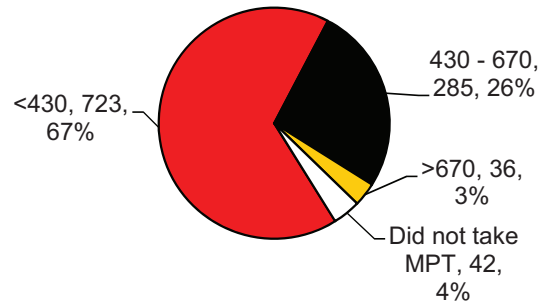

Math Placement Exam

- 1,044 (96.1%) of students entering UC Blue Ash took the MPT.
- Average MPT score: 342.7
- MPT scores yield the following placements:
  Greater than 670 → Calculus;
  Greater than 430 → College Algebra