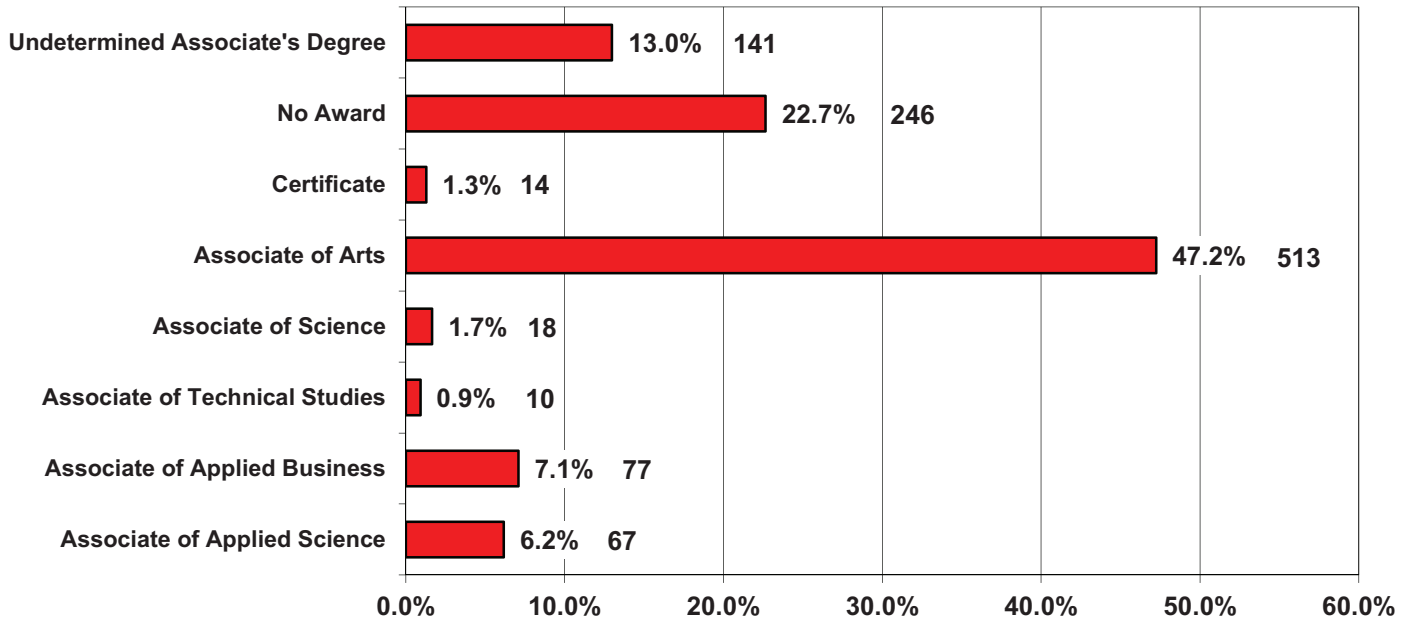

STUDENTS

First-Time Degree Seeking Undergraduates - UC Blue Ash

Freshmen Profile - UC Blue Ash

- Unless otherwise noted, based on 1,086 students.

Entering Degree Program