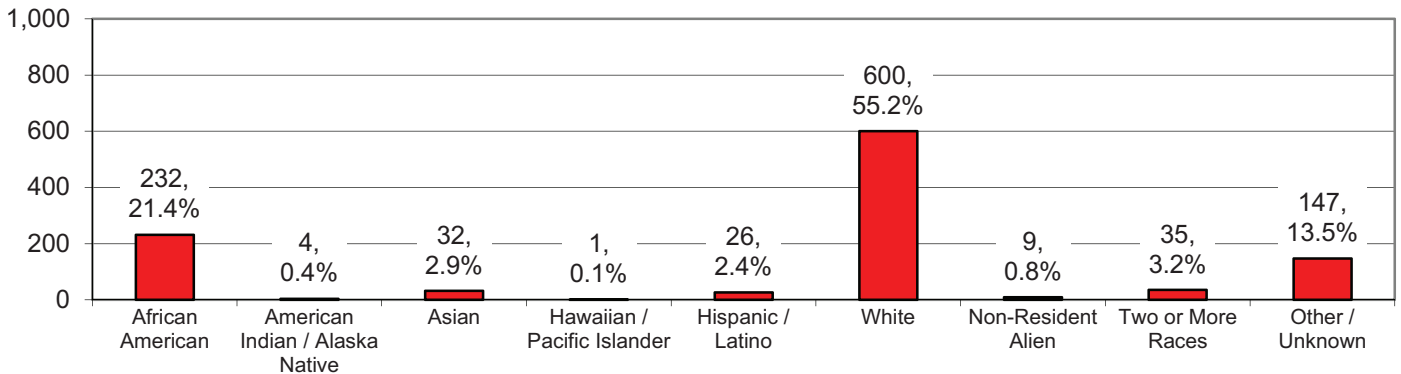

STUDENTS

First-Time Degree Seeking Undergraduates - UC Blue Ash

Freshmen Profile - UC Blue Ash

- Unless otherwise noted, based on 1,086 students.

-Age Range: 16 - 56
 -Average Age: 19.6

Race / Ethnicity

Racial Breakdown of Students Reporting Two or More Races

Based on a total of 35 students reporting two or more races.
 Duplication occurs for each race reported, resulting in a total of 74.

STUDENTS

First-Time Degree Seeking Undergraduates - UC Blue Ash

Freshmen Profile - UC Blue Ash