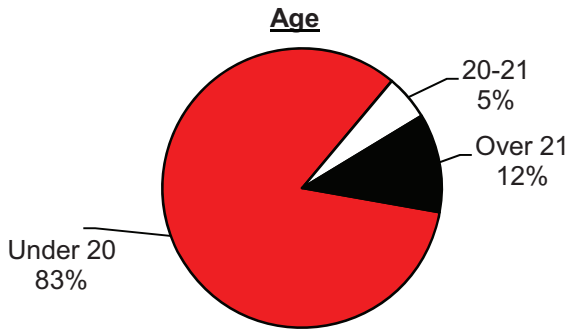

ACT Composite Score

- 688 (63.4%) of the freshmen entering UC Blue Ash took the ACT.
- Average ACT composite score: 19.6

SAT Composite Score

- 188 (17.3%) of the freshmen entering UC Blue Ash took the SAT.
- Average SAT composite score: 941

STUDENTS

First-Time Degree Seeking Undergraduates - UC Blue Ash

Freshmen Profile - UC Blue Ash

- Unless otherwise noted, based on 1,086 students.

-Age Range: 16 - 56
 -Average Age: 19.6

Race / Ethnicity

Racial Breakdown of Students Reporting Two or More Races