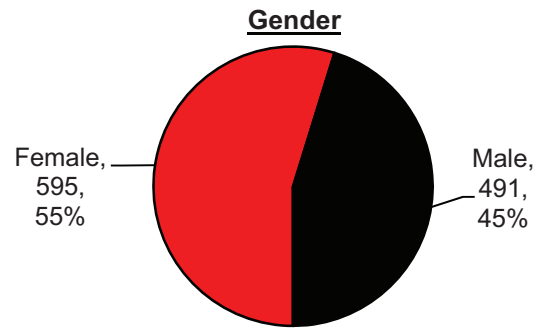

ACT Composite Score

- 688 (63.4%) of the freshmen entering UC Blue Ash took the ACT.
- Average ACT composite score: 19.6

SAT Composite Score

- 188 (17.3%) of the freshmen entering UC Blue Ash took the SAT.
- Average SAT composite score: 941

STUDENTS

First-Time Degree Seeking Undergraduates - UC Blue Ash

Freshmen Profile - UC Blue Ash

- Unless otherwise noted, based on 1,086 students.

-Age Range: 16 - 56
 -Average Age: 19.6

Race / Ethnicity

Racial Breakdown of Students Reporting Two or More Races