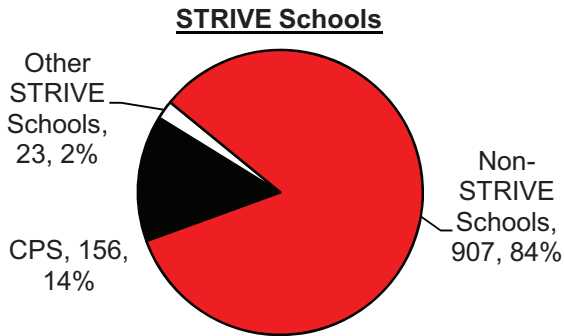

STUDENTS

First-Time Degree Seeking Undergraduates - UC Blue Ash

Freshmen Profile - UC Blue Ash

Demographic Data

- Unless otherwise noted, based on 1,086 students.

-STRIVE Schools include Cincinnati Public High Schools, Newport High School, Holmes High School and some local urban private high schools.