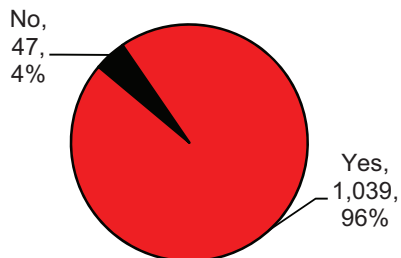

-On campus housing includes University Park, Sterling Manor and all residence halls.

STUDENTS

First-Time Degree Seeking Undergraduates - UC Blue Ash

Freshmen Profile - UC Blue Ash

- Unless otherwise noted, based on 1,086 students.

Entering Degree Program

Credit Hour Load

-Average credit hour load: 12.6

Primary Program

First Preference Program Enrollment

Confirmed by May 1