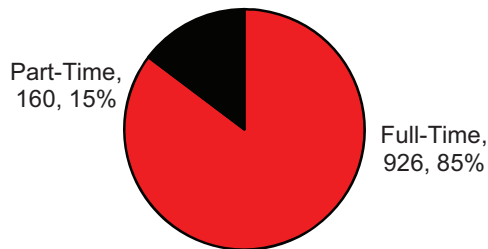

-On campus housing includes University Park, Sterling Manor and all residence halls.

STUDENTS

First-Time Degree Seeking Undergraduates - UC Blue Ash

Freshmen Profile - UC Blue Ash

- Unless otherwise noted, based on 1,086 students.

Entering Degree Program

Credit Hour Load

-Average credit hour load: 12.6

Primary Program

First Preference Program Enrollment

Confirmed by May 1