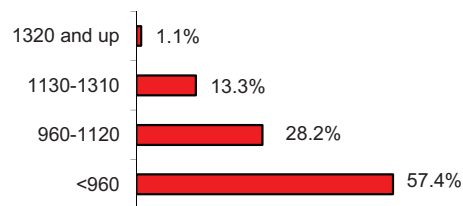

- 739 (68.0%) of students entering UC Blue Ash took the ENPT.
- Average ENPT score: 3.8
- ENPT scores yield the following placements:
1 - 2 → developmental; 3 - 4 → bridge;
5 or higher → College English

Math Placement Exam

- 1,044 (96.1%) of students entering UC Blue Ash took the MPT.
- Average MPT score: 342.7
- MPT scores yield the following placements:
Greater than 670 → Calculus;
Greater than 430 → College Algebra

ACT Composite Score

- 688 (63.4%) of the freshmen entering UC Blue Ash took the ACT.
- Average ACT composite score: 19.6

SAT Composite Score

- 188 (17.3%) of the freshmen entering UC Blue Ash took the SAT.
- Average SAT composite score: 941

STUDENTS

First-Time Degree Seeking Undergraduates - UC Blue Ash

Freshmen Profile - UC Blue Ash

- Unless otherwise noted, based on 1,086 students.

-Age Range: 16 - 56
 -Average Age: 19.6

Race / Ethnicity

Racial Breakdown of Students Reporting Two or More Races