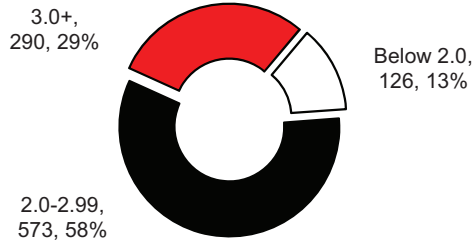

STUDENTS

First-Time Degree Seeking Undergraduates - UC Blue Ash

Freshmen Profile - UC Blue Ash

- Unless otherwise noted, based on 1,086 students.

Top 10 Feeder High Schools

1. William Mason High School	60
2. Lakota East High School	53
3. Lakota West High School	46
4. Sycamore High School	42
4. Withrow University High Schc	42
6. Fairfield High School	39
7. Princeton High School	33
8. Loveland High School	28
9. Colerain High School	27
10. Walnut Hills High School	26
10. Kings High School	26

Student Classification

Freshman	1,082
Sophomore	4
Pre-Junior	0
Junior	0
Senior	0
Total	1,086

High School GPA