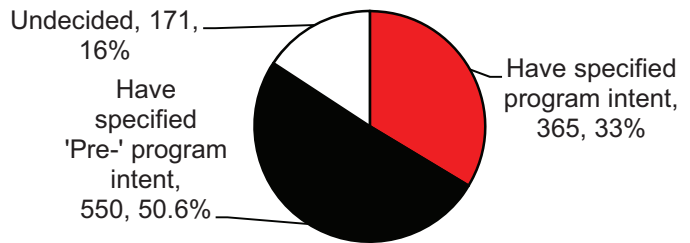

-On campus housing includes University Park, Sterling Manor and all residence halls.

STUDENTS

First-Time Degree Seeking Undergraduates - UC Blue Ash

Freshmen Profile - UC Blue Ash

- Unless otherwise noted, based on 1,086 students.

Entering Degree Program

Credit Hour Load

-Average credit hour load: 12.6

Primary Program

First Preference Program Enrollment

Confirmed by May 1