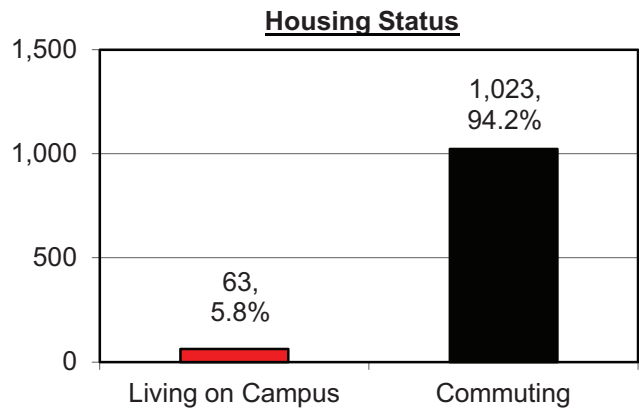

-On campus housing includes University Park, Sterling Manor and all residence halls.