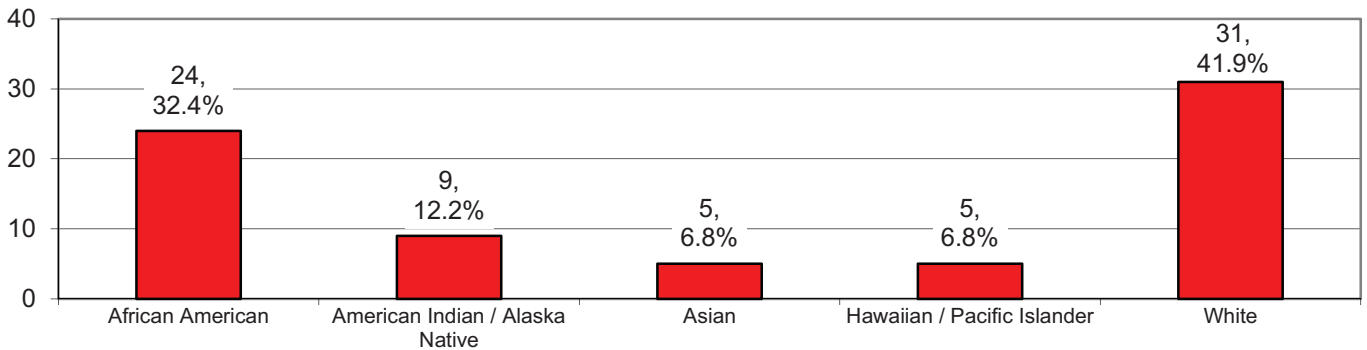

STUDENTS

First-Time Degree Seeking Undergraduates - UC Blue Ash

Freshmen Profile - UC Blue Ash

- Unless otherwise noted, based on 1,086 students.

-Age Range: 16 - 56
 -Average Age: 19.6

Race / Ethnicity

Racial Breakdown of Students Reporting Two or More Races

Based on a total of 35 students reporting two or more races.
 Duplication occurs for each race reported, resulting in a total of 74.

STUDENTS

First-Time Degree Seeking Undergraduates - UC Blue Ash

Freshmen Profile - UC Blue Ash