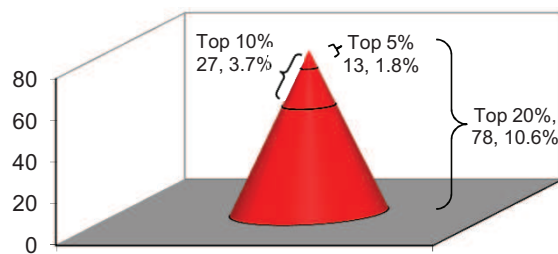

Top 20% of High School Class