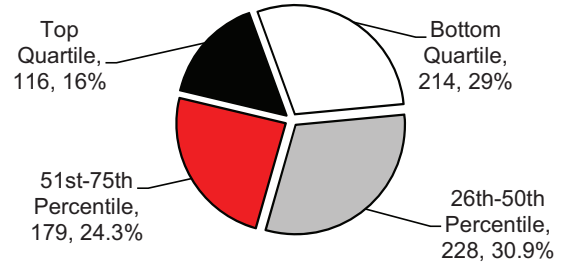

STUDENTS

First-Time Degree Seeking Undergraduates - UC Blue Ash

Freshmen Profile - UC Blue Ash

- Unless otherwise noted, based on 1,086 students.

Top 10 Feeder High Schools

1. William Mason High School	60
2. Lakota East High School	53
3. Lakota West High School	46
4. Sycamore High School	42
4. Withrow University High Schc	42
6. Fairfield High School	39
7. Princeton High School	33
8. Loveland High School	28
9. Colerain High School	27
10. Walnut Hills High School	26
10. Kings High School	26

Student Classification

Freshman	1,082
Sophomore	4
Pre-Junior	0
Junior	0
Senior	0
Total	1,086

High School GPA

High School Class Rank

- Average high school GPA: 2.66
- 6 (0.6%) entered with a 4.0 high school GPA.
- 97 (8.9%) did not report a high school GPA.
- Includes only high school GPA's on a 4.0 scale.