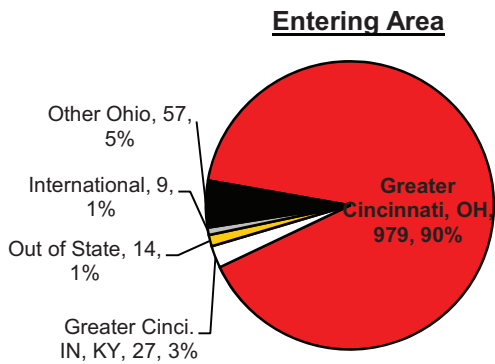

STUDENTS

First-Time Degree Seeking Undergraduates - UC Blue Ash

Freshmen Profile - UC Blue Ash

- Unless otherwise noted, based on 1,086 students.

-Age Range: 16 - 56
 -Average Age: 19.6

Race / Ethnicity

Racial Breakdown of Students Reporting Two or More Races

Based on a total of 35 students reporting two or more races.
 Duplication occurs for each race reported, resulting in a total of 74.

STUDENTS

First-Time Degree Seeking Undergraduates - UC Blue Ash

Freshmen Profile - UC Blue Ash

Demographic Data

- Unless otherwise noted, based on 1,086 students.

-STRIVE Schools include Cincinnati Public High Schools, Newport High School, Holmes High School and some local urban private high schools.