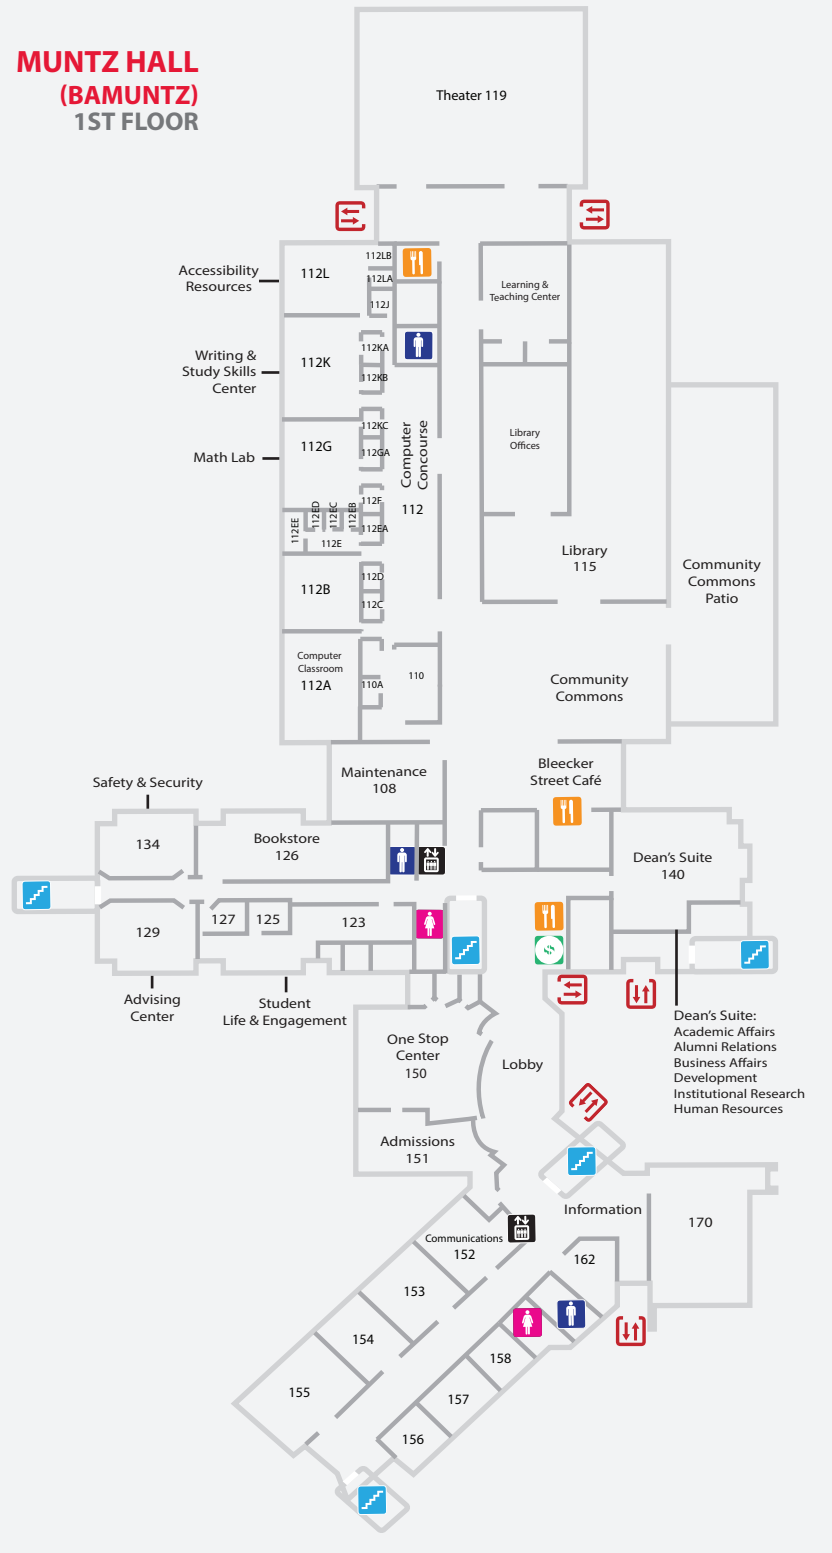

FLORY CENTER & ANNEX MAPS

PROGRESS HALL MAPS

CAMPUS MAP

MUNTZ HALL & PAVILION D MAPS

WALTERS HALL MAP