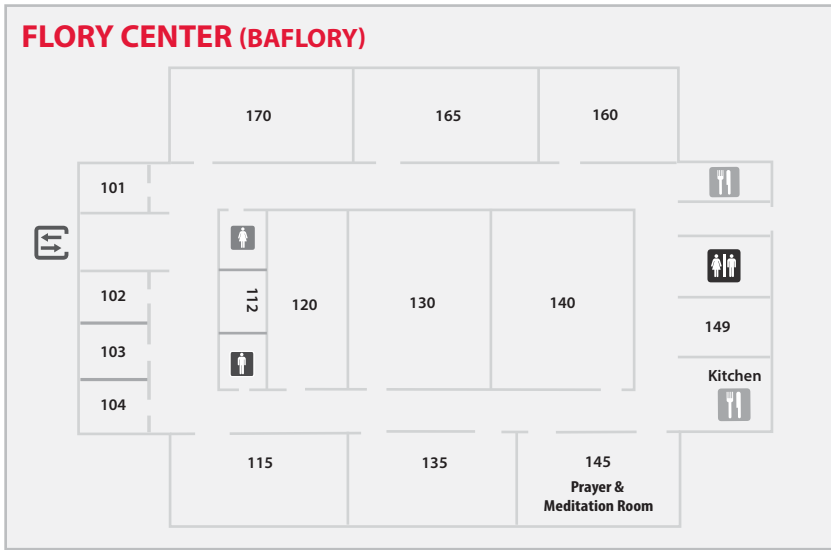

FLORY CENTER & ANNEX MAPS

PROGRESS HALL MAPS

CAMPUS MAP

MUNTZ HALL & PAVILION D MAPS

PAVILION D (BAPAVD)

MUNTZ HALL (BAMUNTZ) 1ST FLOOR

WALTERS HALL MAP