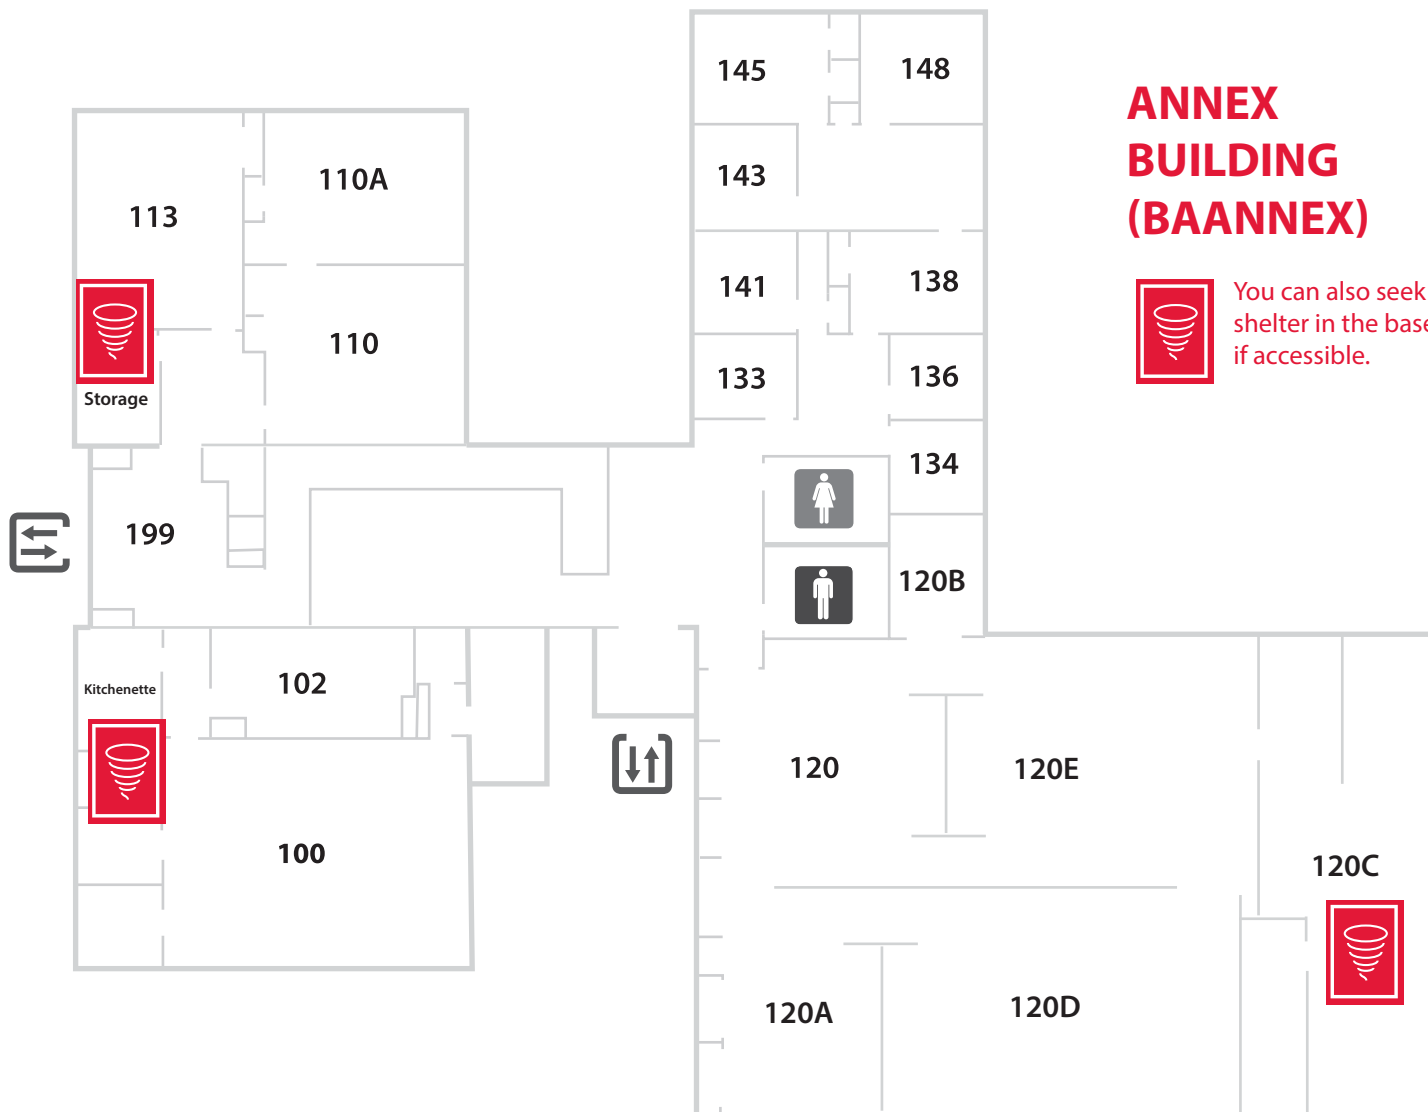

MUNTZ HALL

WALTERS HALL

LEGEND

- Stairs
- Men's Restroom
- Women's Restroom
- Help Phone
- Elevator
- Handicap
- Unisex Restrooms
- Food
- ATM
- Entrance

- ① Administration
- ② One-Stop Center
- ③ Auditorium (Room 119)
- ④ Bookstore
- ⑤ Library
- ⑥ Dental Hygiene Clinic
- ⑦ UC Education Center at Blue Ash Elementary

UC Maintenance- Along exterior walls away from doors. If Possible, move to **Muntz Hall**.

PLAINFIELD ROAD

ANNEX BUILDING
4131 COOPER ROAD →

COOPER ROAD

FLORY CENTER EMERGENCY MAP

FLORY CENTER (BAFLORY)

ANNEX EMERGENCY MAP

ANNEX BUILDING (BAANNEX)

You can also seek shelter in the basement if accessible.

PROGRESS HALL EMERGENCY MAP

PROGRESS HALL (BAPROGRS) 1ST FLOOR

PROGRESS HALL (BAPROGRS) 2ND FLOOR

MUNTZ HALL & PAVILION D EMERGENCY MAPS

PAVILION D (BAPAVD)

Please evacuate the pavilion and seek shelter in **Muntz Hall**.

MUNTZ HALL (BAMUNTZ) 1ST FLOOR

MUNTZ HALL (BAMUNTZ) 2ND FLOOR

MUNTZ HALL (BAMUNTZ) 3RD FLOOR

WALTERS HALL EMERGENCY MAP

VET TECH EMERGENCY MAP