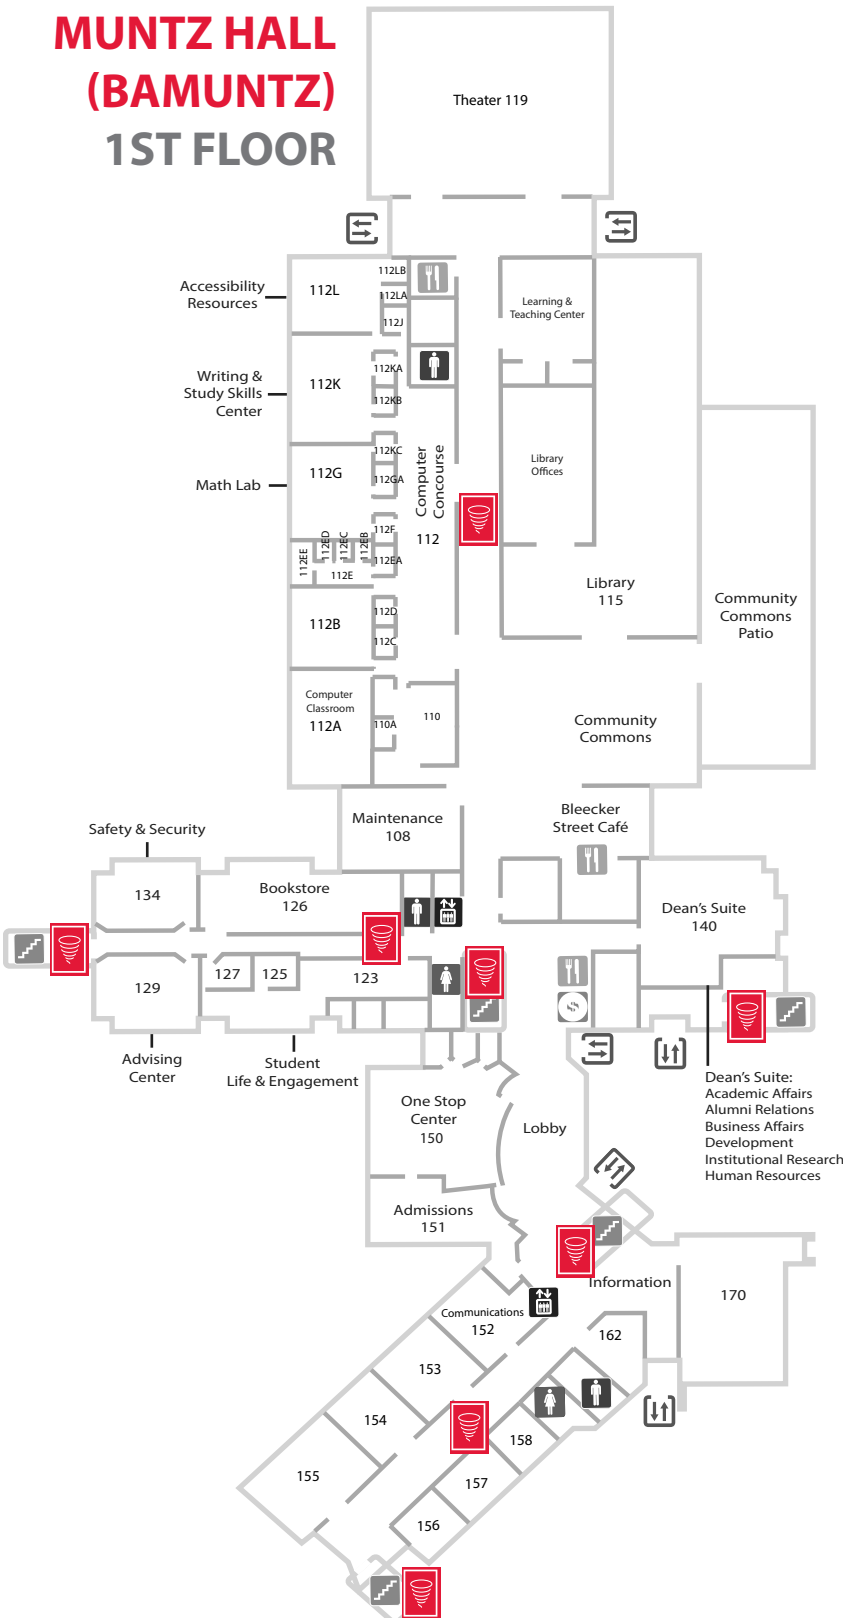

MUNTZ HALL

WALTERS HALL

LEGEND

- Stairs
- Men's Restroom
- Women's Restroom
- Help Phone
- Elevator
- Handicap
- Unisex Restrooms
- Food
- ATM
- Entrance

- ① Administration
- ② One-Stop Center
- ③ Auditorium (Room 119)
- ④ Bookstore
- ⑤ Library
- ⑥ Dental Hygiene Clinic
- ⑦ UC Education Center at Blue Ash Elementary

UC Maintenance- Along exterior walls away from doors. If Possible, move to **Muntz Hall**.

PLAINFIELD ROAD

ANNEX BUILDING
4131 COOPER ROAD →

COOPER ROAD

FLORY CENTER EMERGENCY MAP

FLORY CENTER (BAFLORY)

ANNEX EMERGENCY MAP

ANNEX BUILDING (BAANNEX)

You can also seek shelter in the basement if accessible.

PROGRESS HALL EMERGENCY MAP

PROGRESS HALL (BAPROGRS) 1ST FLOOR

PROGRESS HALL (BAPROGRS) 2ND FLOOR

MUNTZ HALL & PAVILION D EMERGENCY MAPS

PAVILION D (BAPAVD)

Please evacuate the pavilion and seek shelter in **Muntz Hall**.

MUNTZ HALL (BAMUNTZ) 1ST FLOOR

MUNTZ HALL (BAMUNTZ) 2ND FLOOR

MUNTZ HALL (BAMUNTZ) 3RD FLOOR

WALTERS HALL EMERGENCY MAP

VET TECH EMERGENCY MAP