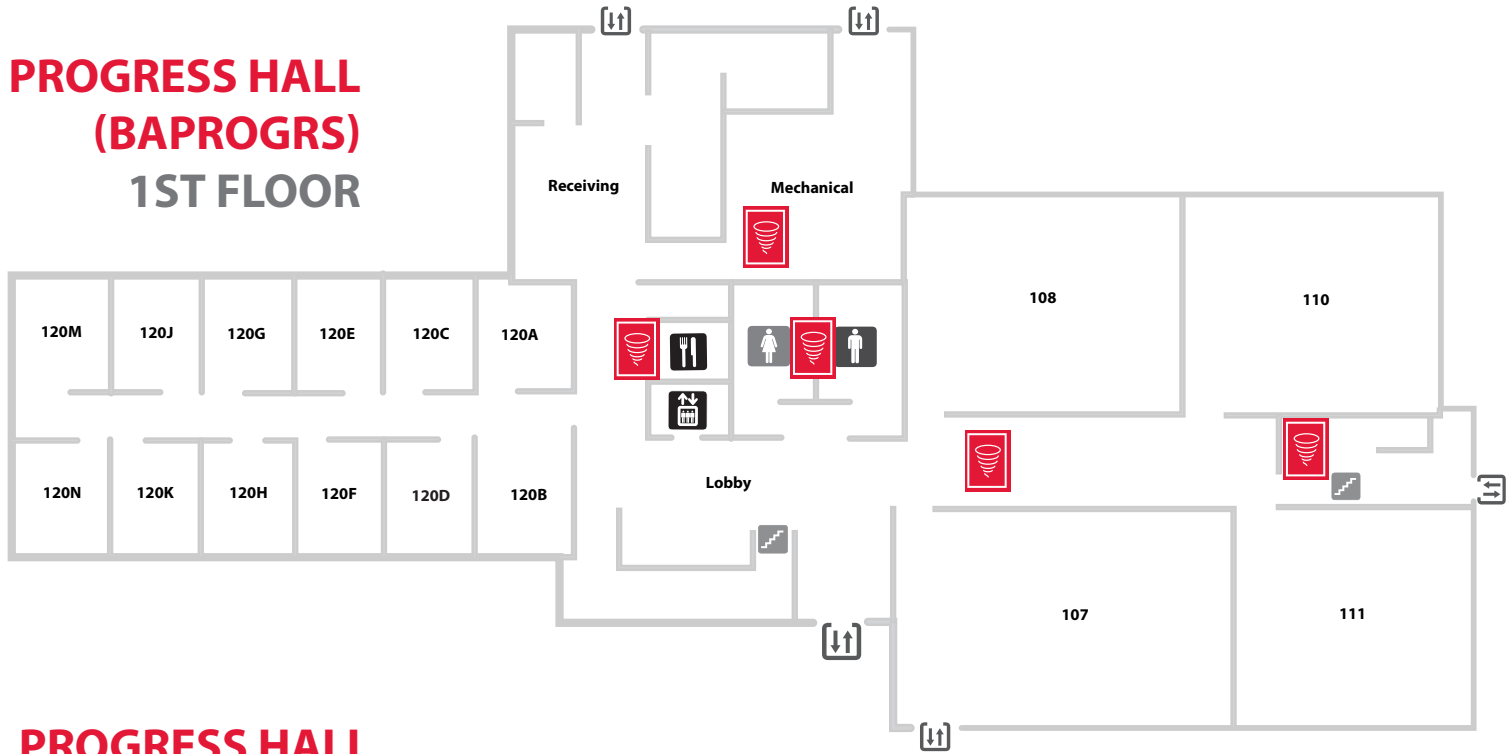

MUNTZ HALL

WALTERS HALL

LEGEND

- Stairs
- Men's Restroom
- Women's Restroom
- Help Phone
- Elevator
- Handicap
- Unisex Restrooms
- Food
- ATM
- Entrance

- ① Administration
- ② One-Stop Center
- ③ Auditorium (Room 119)
- ④ Bookstore
- ⑤ Library
- ⑥ Dental Hygiene Clinic
- ⑦ UC Education Center at Blue Ash Elementary

UC Maintenance- Along exterior walls away from doors. If Possible, move to **Muntz Hall**.

PLAINFIELD ROAD

ANNEX BUILDING
4131 COOPER ROAD →

COOPER ROAD

FLORY CENTER EMERGENCY MAP

FLORY CENTER (BAFLORY)

ANNEX EMERGENCY MAP

ANNEX BUILDING (BAANNEX)

You can also seek shelter in the basement if accessible.

PROGRESS HALL EMERGENCY MAP

PROGRESS HALL (BAPROGRS) 1ST FLOOR

PROGRESS HALL (BAPROGRS) 2ND FLOOR

MUNTZ HALL & PAVILION D EMERGENCY MAPS

PAVILION D (BAPAVD)

Please evacuate the pavilion and seek shelter in **Muntz Hall**.

MUNTZ HALL (BAMUNTZ) 1ST FLOOR

MUNTZ HALL (BAMUNTZ) 2ND FLOOR

MUNTZ HALL (BAMUNTZ) 3RD FLOOR

WALTERS HALL EMERGENCY MAP

VET TECH EMERGENCY MAP