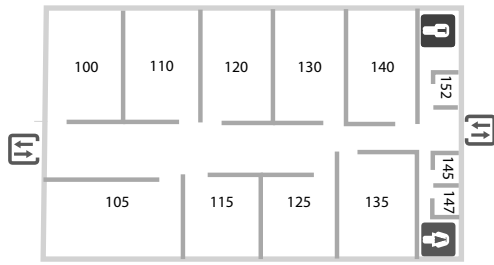

ANNEX BUILDING (BAANNEX)

You can also seek shelter in the basement if accessible.

PROGRESS HALL EMERGENCY MAP

PROGRESS HALL (BAPROGRS) 1ST FLOOR

PROGRESS HALL (BAPROGRS) 2ND FLOOR

MUNTZ HALL & PAVILION D EMERGENCY MAPS

PAVILION D (BAPAVD)

Please evacuate the pavilion and seek shelter in **Muntz Hall**.

MUNTZ HALL (BAMUNTZ) 1ST FLOOR

MUNTZ HALL (BAMUNTZ) 2ND FLOOR

MUNTZ HALL (BAMUNTZ) 3RD FLOOR

WALTERS HALL EMERGENCY MAP

VET TECH EMERGENCY MAP