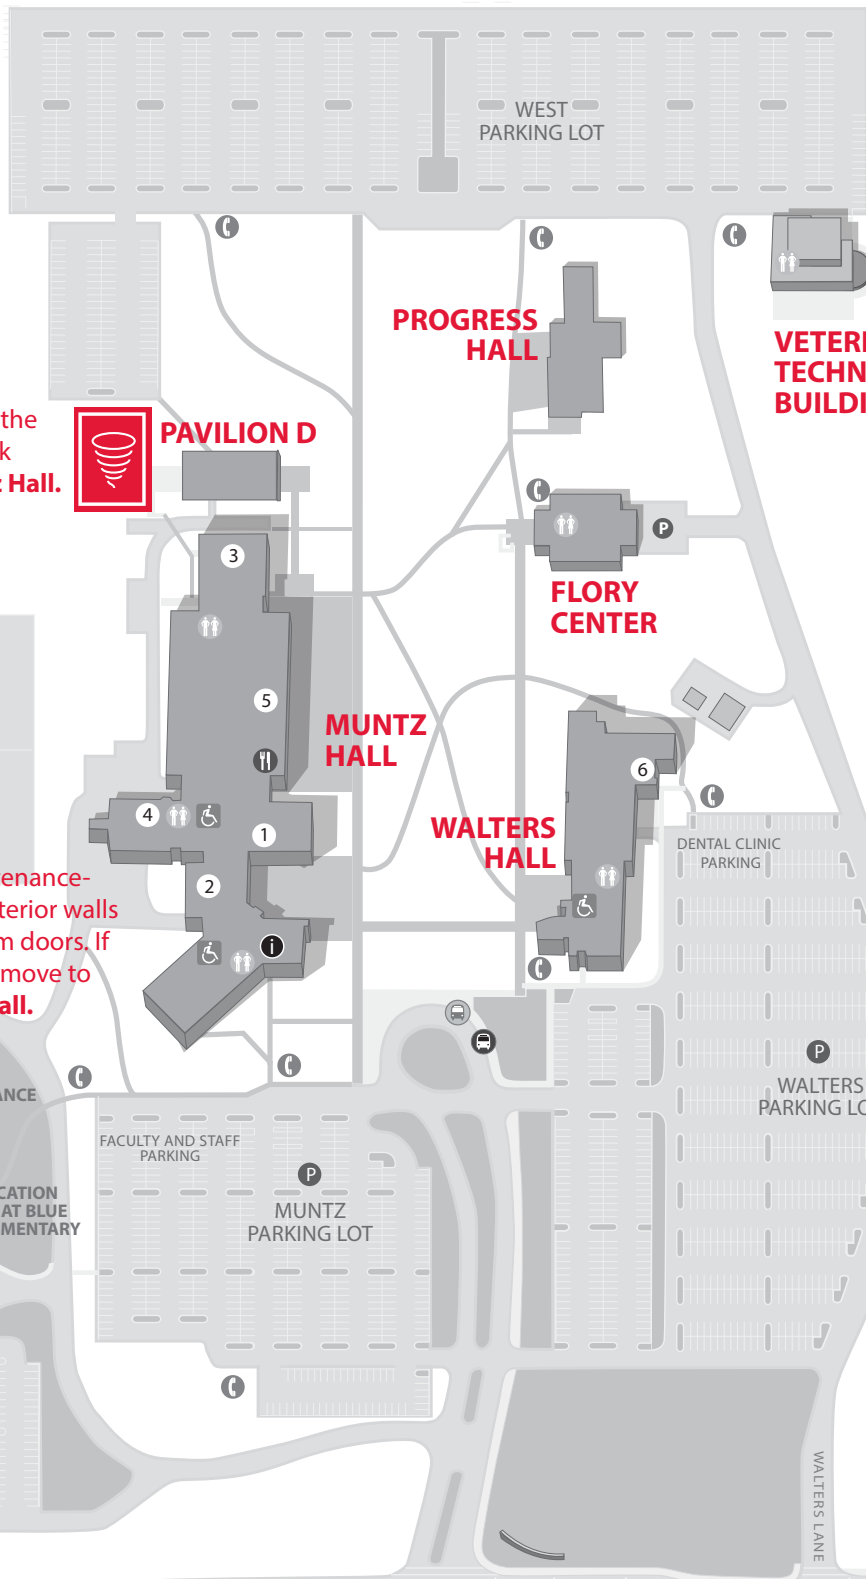

CAMPUS EMERGENCY MAP

Please evacuate the pavilion and seek shelter in **Muntz Hall**.

PAVILION D

PROGRESS HALL

Any interior room or hallway with no exposure to the outside.

VETERINARY TECHNOLOGY BUILDING

FLORY CENTER

MUNTZ HALL

WALTERS HALL

LEGEND

- Stairs
- Men's Restroom
- Women's Restroom
- Help Phone
- Elevator
- Handicap
- Unisex Restrooms
- Food
- ATM
- Entrance

- ① Administration
- ② One-Stop Center
- ③ Auditorium (Room 119)
- ④ Bookstore
- ⑤ Library
- ⑥ Dental Hygiene Clinic
- ⑦ UC Education Center at Blue Ash Elementary

UC Maintenance- Along exterior walls away from doors. If Possible, move to **Muntz Hall**.

PLAINFIELD ROAD

ANNEX BUILDING
4131 COOPER ROAD →

COOPER ROAD

FLORY CENTER EMERGENCY MAP

FLORY CENTER (BAFLORY)

ANNEX EMERGENCY MAP

PAVILION D (BAPAVD)

Please evacuate the pavilion and seek shelter in **Muntz Hall**.

MUNTZ HALL (BAMUNTZ) 1ST FLOOR

MUNTZ HALL (BAMUNTZ) 2ND FLOOR

MUNTZ HALL (BAMUNTZ) 3RD FLOOR

WALTERS HALL EMERGENCY MAP

VET TECH EMERGENCY MAP