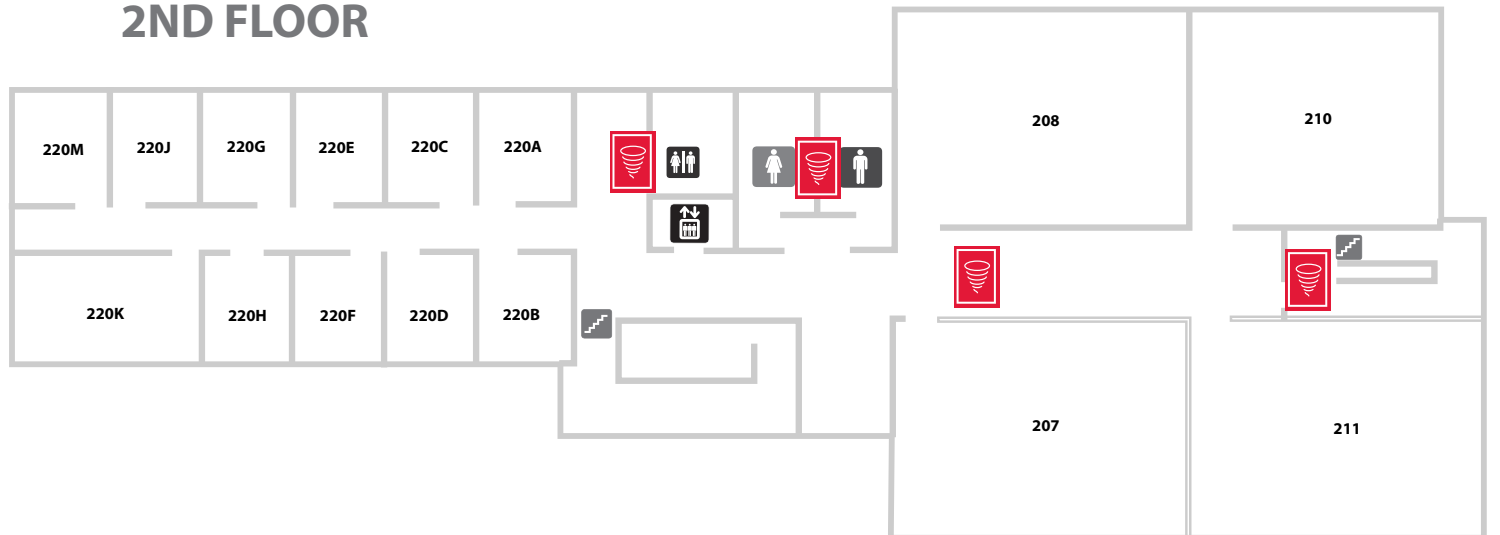

ANNEX BUILDING (BAANNEX)

You can also seek shelter in the basement if accessible.

PROGRESS HALL EMERGENCY MAP

PROGRESS HALL (BAPROGRS) 1ST FLOOR

PROGRESS HALL (BAPROGRS) 2ND FLOOR

MUNTZ HALL & PAVILION D EMERGENCY MAPS

PAVILION D (BAPAVD)

Please evacuate the pavilion and seek shelter in **Muntz Hall**.

MUNTZ HALL (BAMUNTZ) 1ST FLOOR

MUNTZ HALL (BAMUNTZ) 2ND FLOOR

MUNTZ HALL (BAMUNTZ) 3RD FLOOR

WALTERS HALL EMERGENCY MAP

VET TECH EMERGENCY MAP